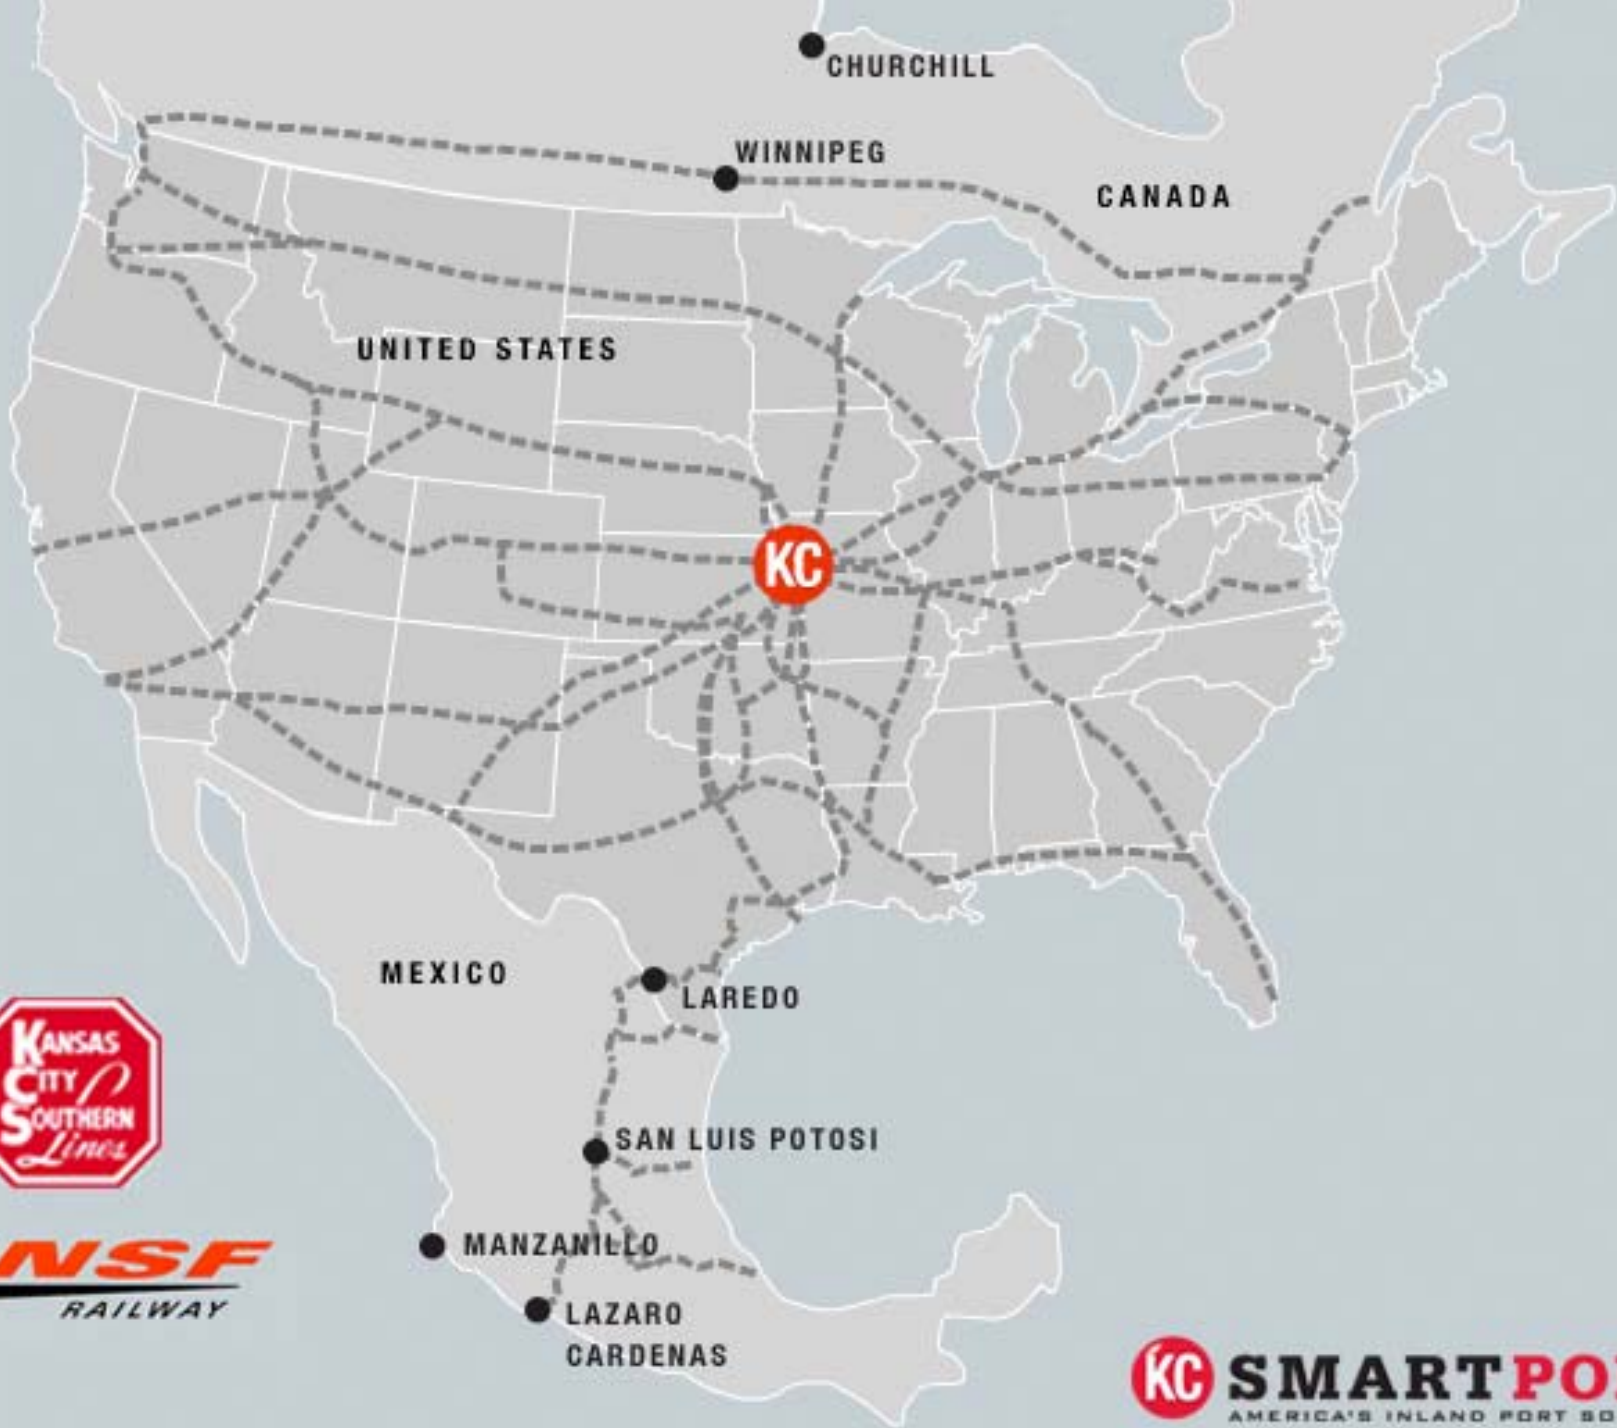

Mission

1. To grow the Kansas City area's transportation and logistics industry
2. To make it cheaper, faster, more efficient, and secure for companies to move goods into, out of, and through the Kansas City area

BNSF
RAILWAY

KC SMARTPORT
AMERICA'S INLAND PORT SOLUTION

MEXICAN CUSTOMS FACILITY

SMARTPORT
AMERICA'S INLAND PORT SOLUTION

CARGO DATA & RISK MANAGEMENT CLEARINGHOUSE CONCEPTUAL ARCHITECTURE

KC

SMART PORT

AMERICA'S INLAND PORT SOLUTION