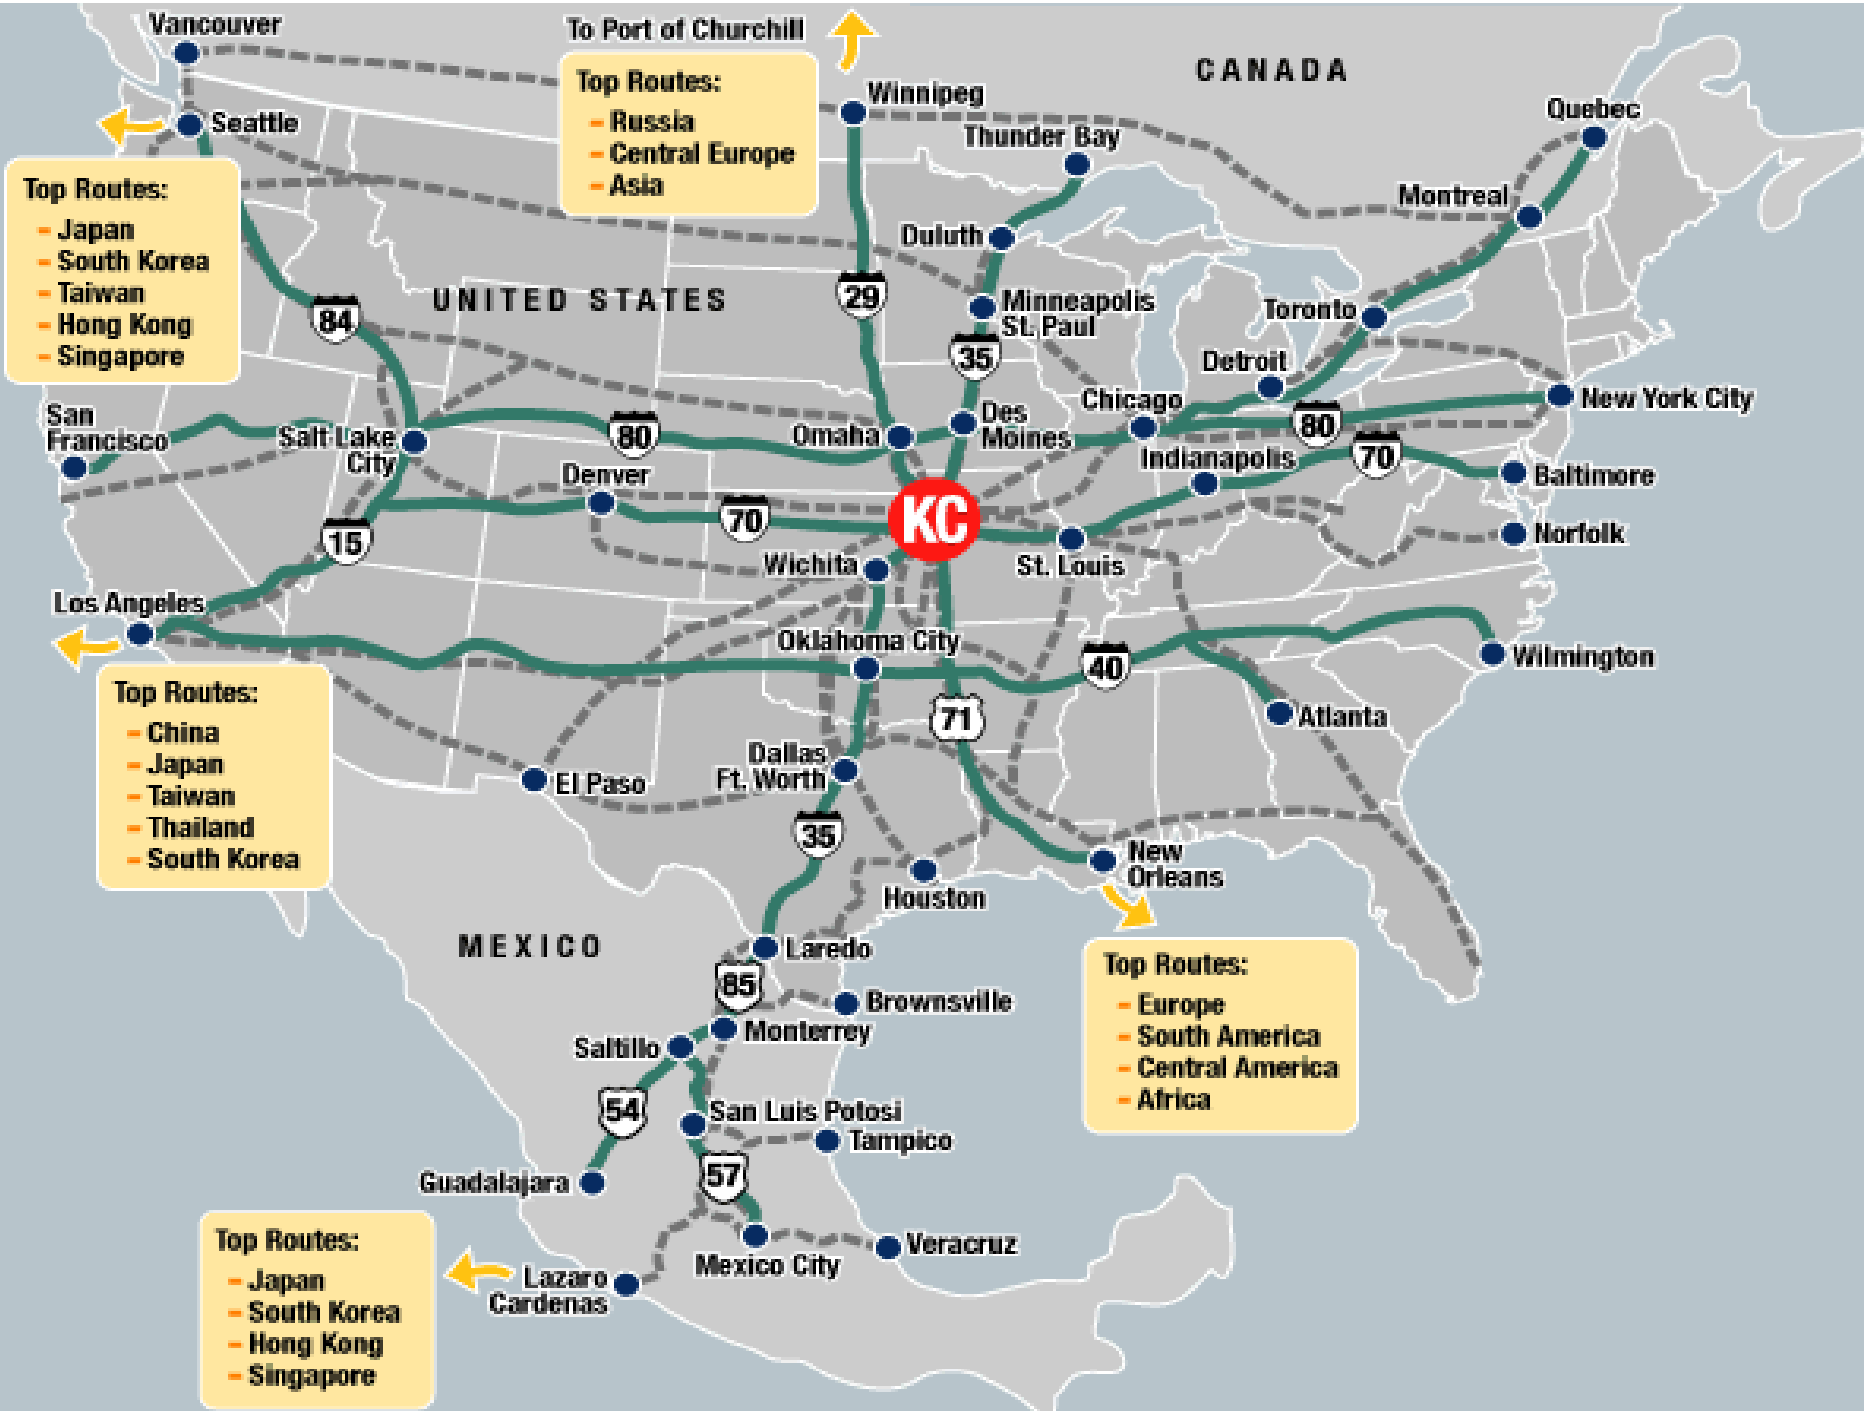

Mission

1. To grow the Kansas City area's transportation and logistics industry
2. To make it cheaper, faster, more efficient, and secure for companies to move goods into, out of, and through the Kansas City area

BNSF
RAILWAY

KC SMARTPORT
AMERICA'S INLAND PORT SOLUTION

MEXICAN CUSTOMS FACILITY

SMARTPORT
AMERICA'S INLAND PORT SOLUTION

CARGO DATA & RISK MANAGEMENT CLEARINGHOUSE CONCEPTUAL ARCHITECTURE

KC

SMART PORT

AMERICA'S INLAND PORT SOLUTION