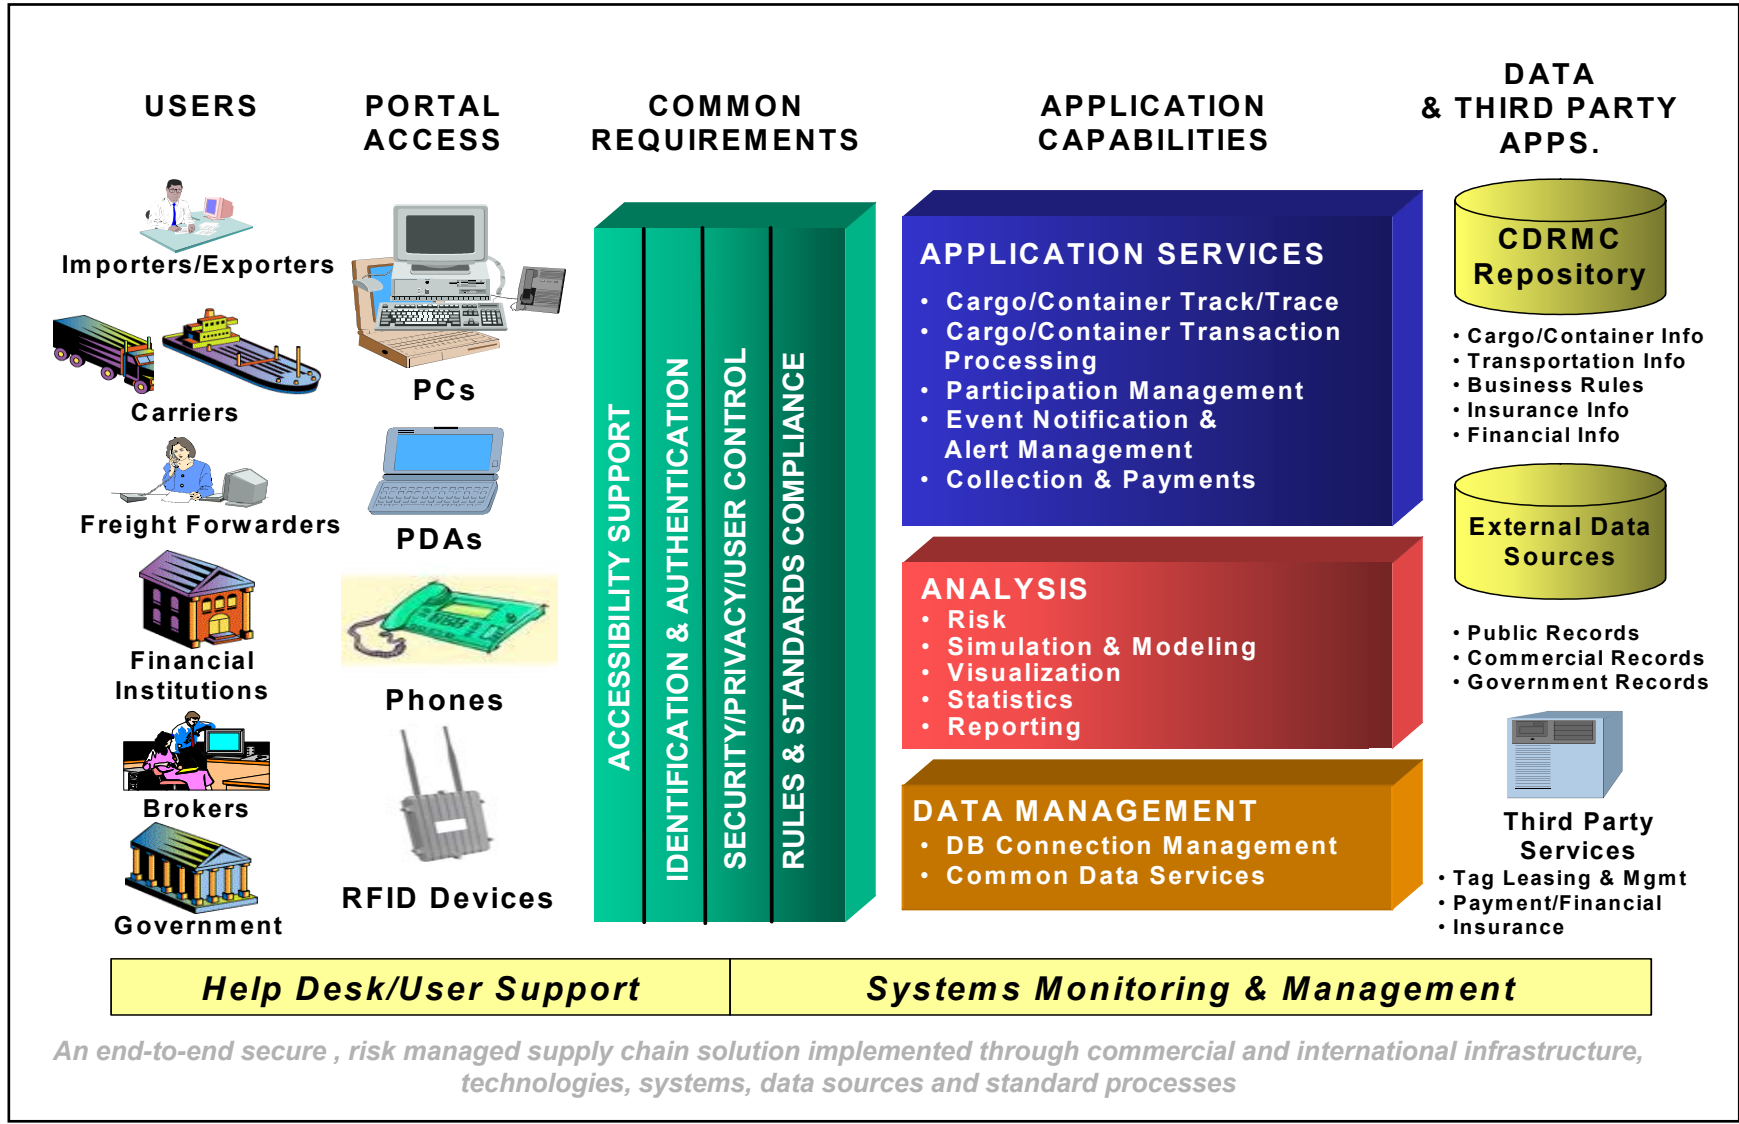

Mission

1. To grow the Kansas City area's transportation and logistics industry
2. To make it cheaper, faster, more efficient, and secure for companies to move goods into, out of, and through the Kansas City area

BNSF
RAILWAY

KC SMARTPORT
AMERICA'S INLAND PORT SOLUTION

MEXICAN CUSTOMS FACILITY

SMARTPORT
AMERICA'S INLAND PORT SOLUTION

CARGO DATA & RISK MANAGEMENT CLEARINGHOUSE CONCEPTUAL ARCHITECTURE

KC

SMART PORT

AMERICA'S INLAND PORT SOLUTION