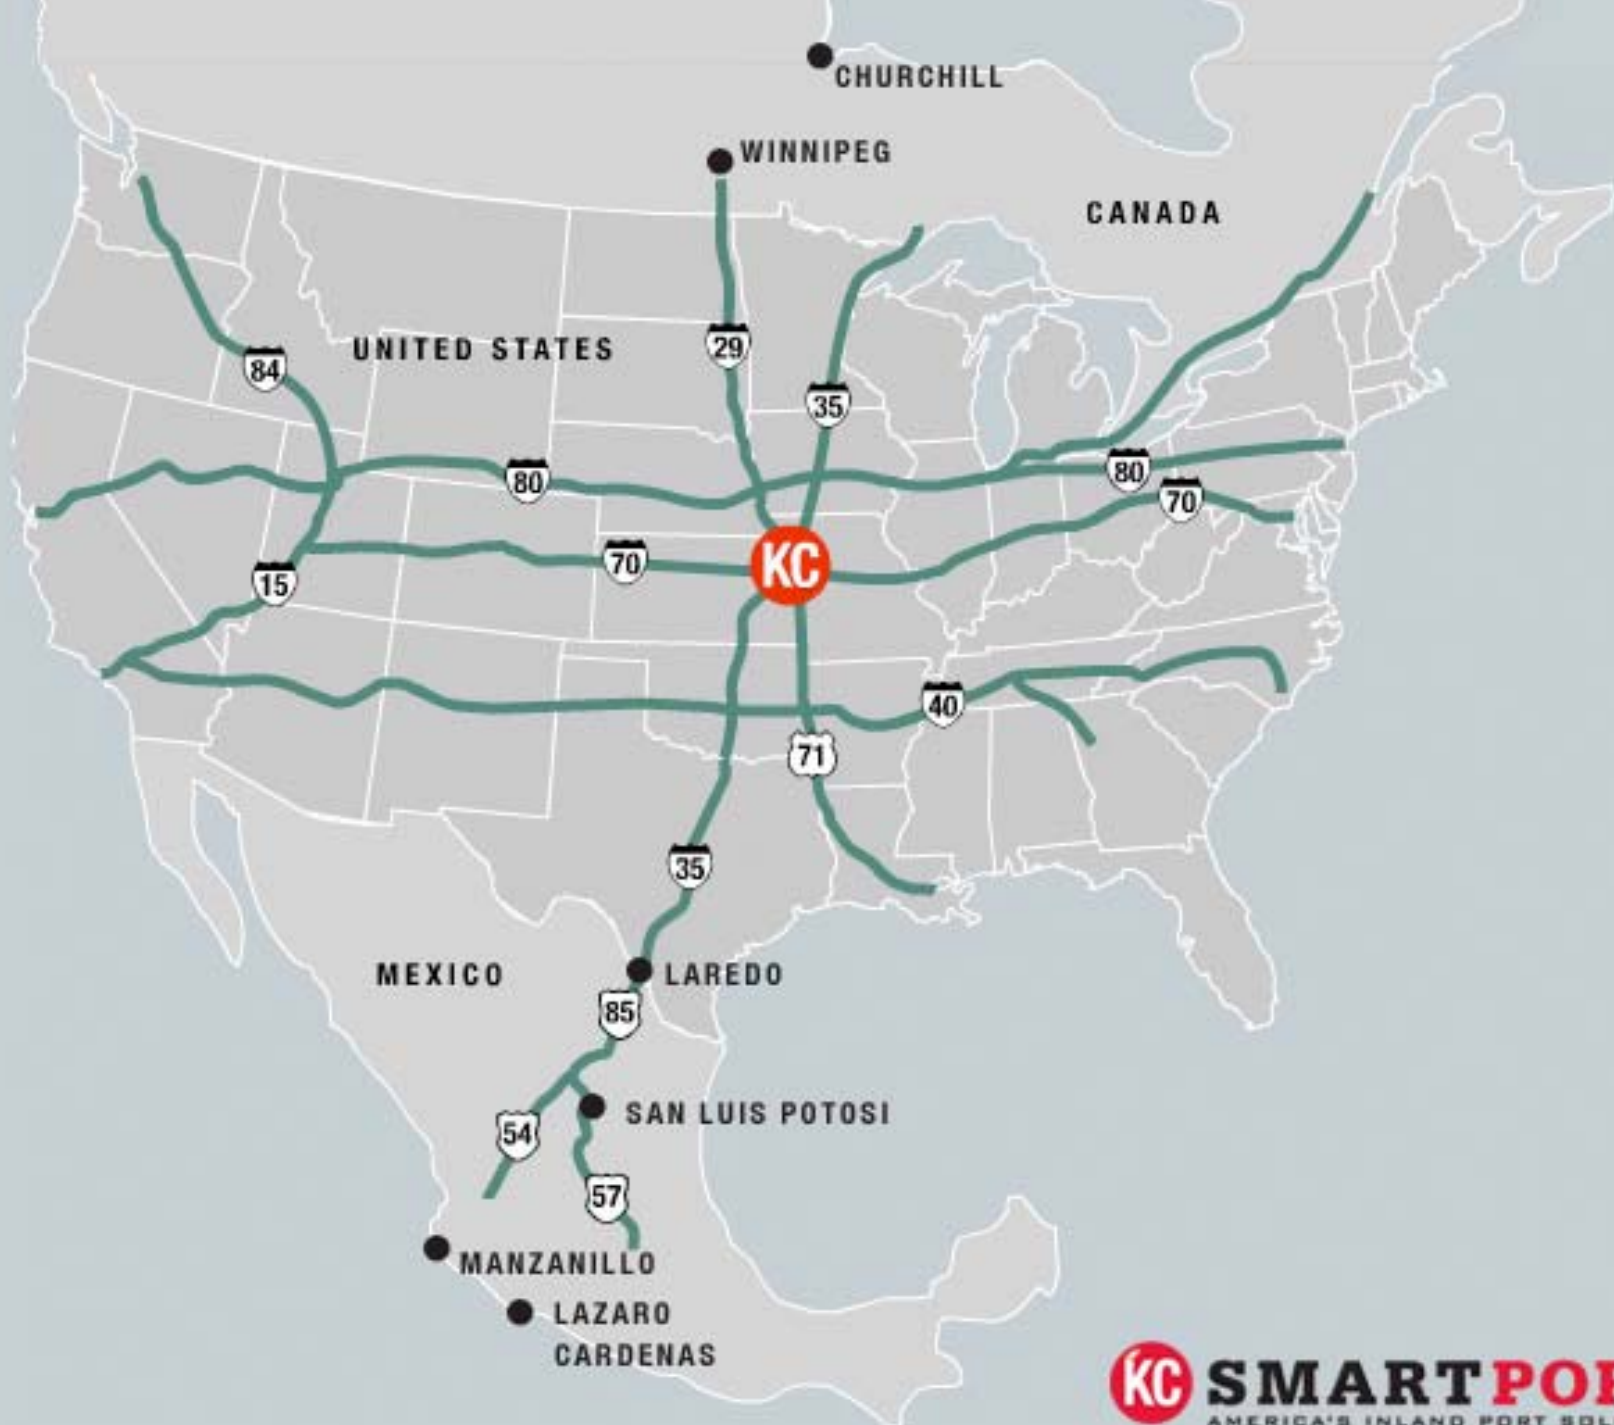

Mission

1. To grow the Kansas City area's transportation and logistics industry
2. To make it cheaper, faster, more efficient, and secure for companies to move goods into, out of, and through the Kansas City area

BNSF
RAILWAY

KC SMARTPORT
AMERICA'S INLAND PORT SOLUTION

MEXICAN CUSTOMS FACILITY

SMARTPORT
AMERICA'S INLAND PORT SOLUTION

CARGO DATA & RISK MANAGEMENT CLEARINGHOUSE CONCEPTUAL ARCHITECTURE

KC

SMART PORT

AMERICA'S INLAND PORT SOLUTION